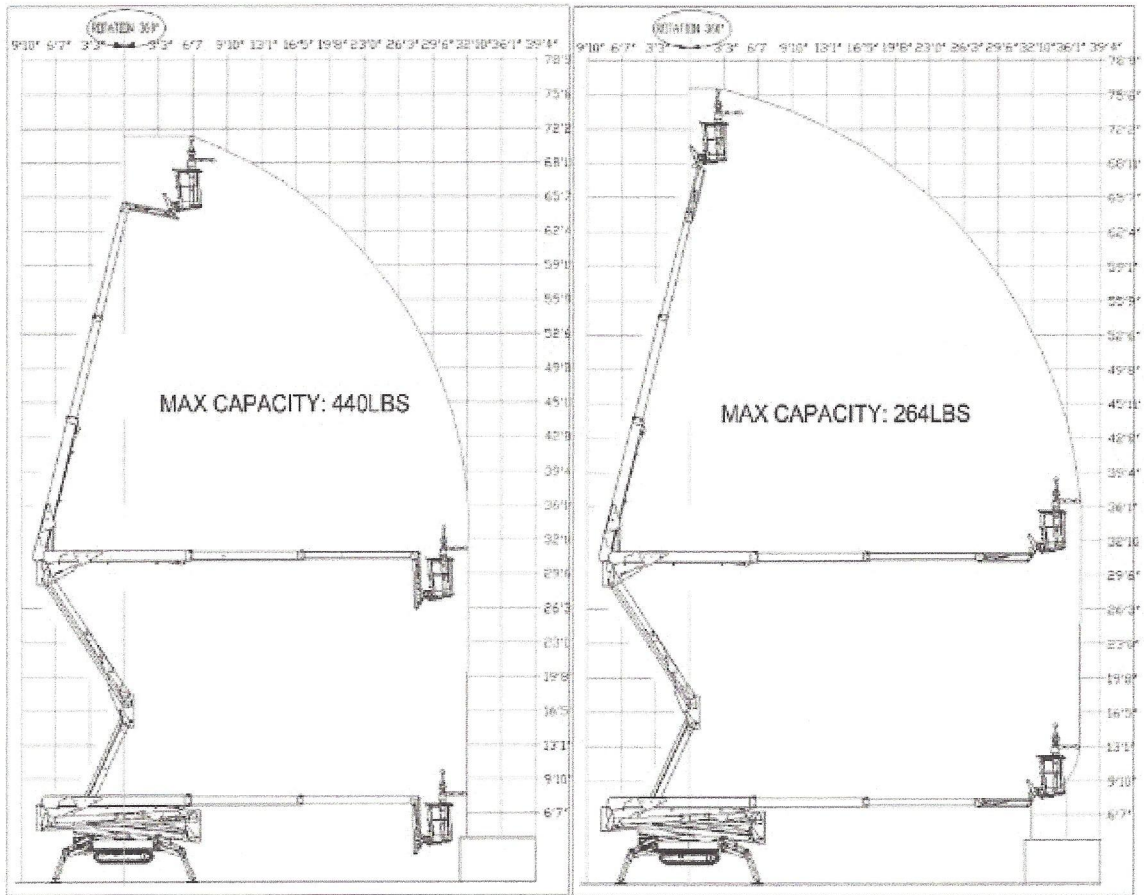

LightLift LL76

Reach Diagram

High Access Solutions
 1901 McCleskey Ct.
 Fort Worth, TX 76112
 817-243-6800

www.WeReachHigh.com
info@WeReachHigh.com

Quick Information

	<u>Basket Capacity 440lbs</u>	<u>Basket Capacity 264lbs</u>
Platform height	65ft	70ft
Working height	71ft	76ft
Max outreach	33ft	38ft
Length		19ft 6in
Width (min)		3ft 2 3/4in
Height		6ft 7 3/4in
Weight (gasoline)		6,600lbs
Pressure under tracks		7.0psi
Pressure under outriggers		43.5psi